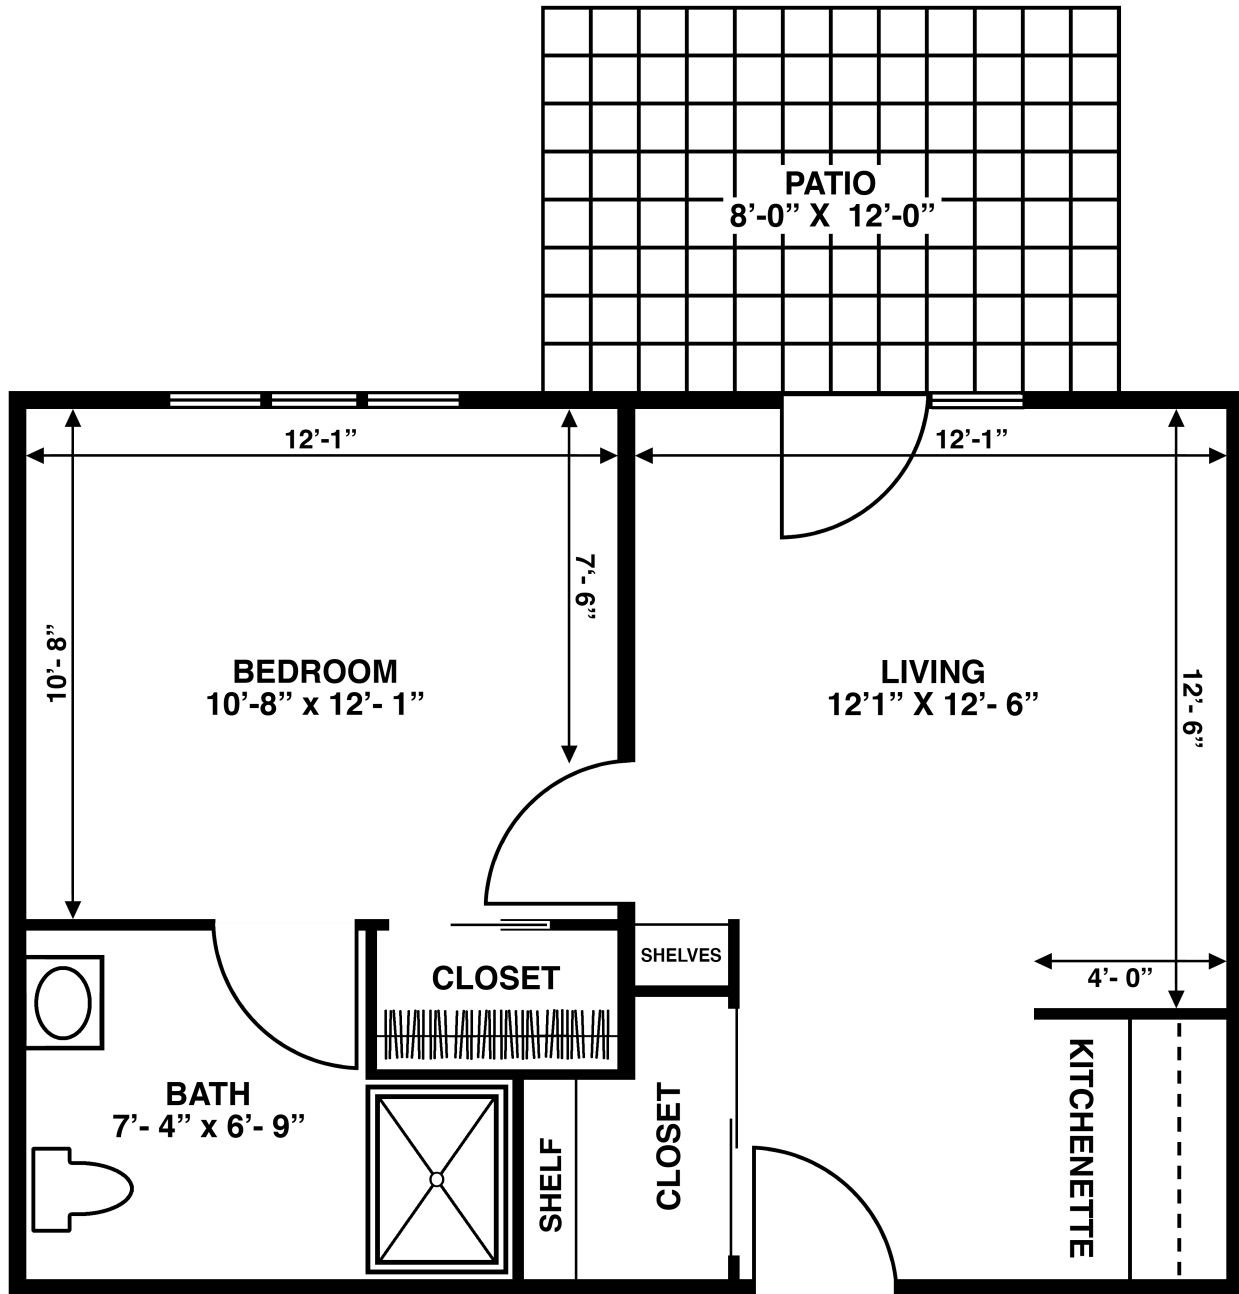

The Cobble

One Bedroom Suite

ALL DIMENSIONS AND SPECIFICATIONS ARE APPROXIMATE AND MAY VARY DUE TO EXISTING CONDITIONS.

17 Cobble Road • Salisbury, CT 06068 • 860-435-9851, FAX: 860-435-0636