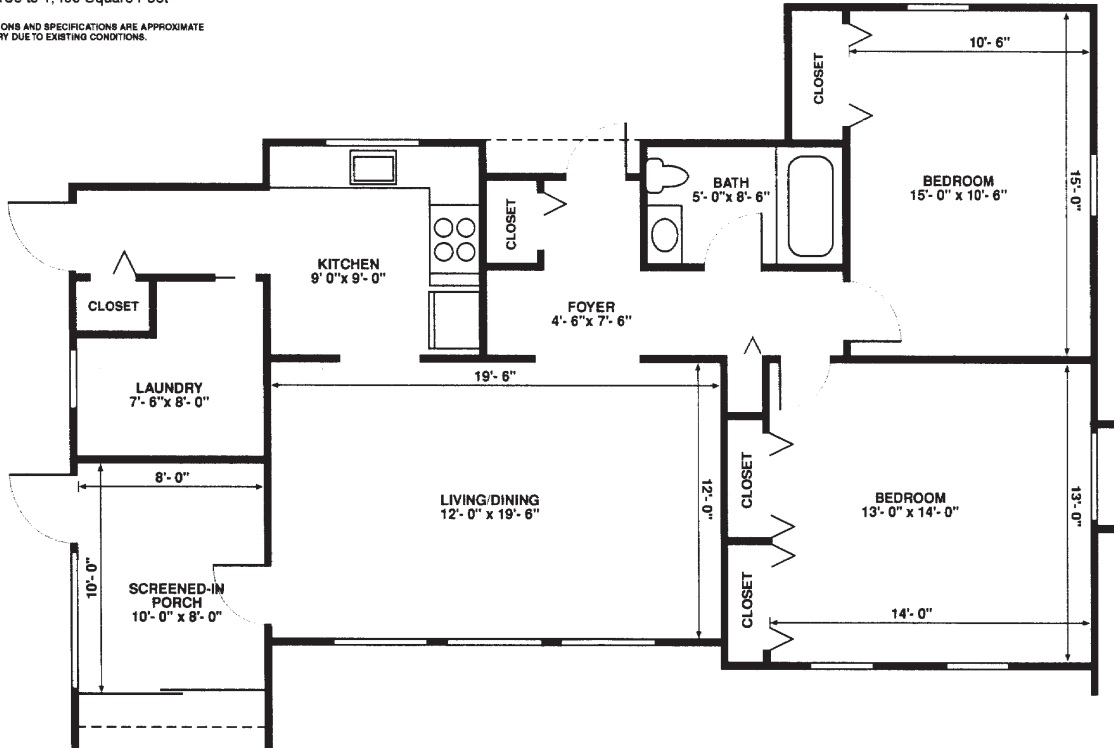

The Cottages

Large Two Bedroom Cottage

From 1,186 to 1,400 Square Feet