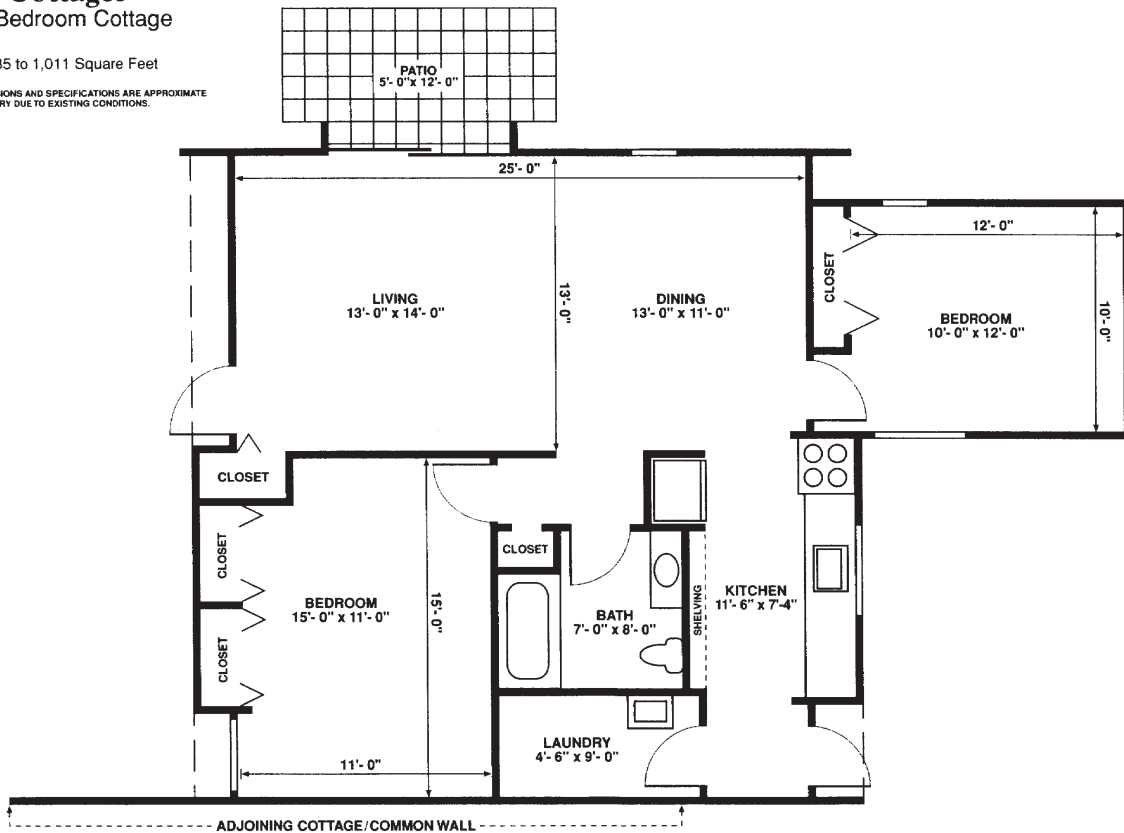

The Cottages

Two Bedroom Cottage

From 885 to 1,011 Square Feet